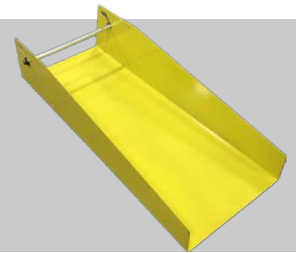

Pro-Chute

Empty your seed boxes with ease and speed,
directly into planter or seed tender.

- Attach in under 5 seconds
- Never stand under a raised box
- Extends 22 inches beyond the box
- Improve efficiency

Pro-Chutel

Empties
seed box in
4 minutes

$525.00

Pro-Chutell

Empties
seed box in
2 minutes

$525.00

Extensions for both Pro-Chute I and Pro-Chute II:

- All metal construction
- Easily hangs on Slide Gate for extra length

18" Extension: **$75.00** | 36" Extension: **$100.00**

Bulk Seed Systems, Inc.

20561 Justice Ave., Wabasso, MN 56293

507-342-2222 | www.bulkseedsystems.com